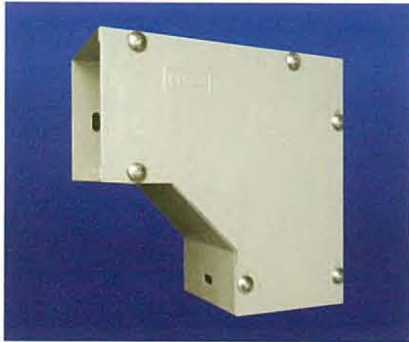

# Trunking System - Wire Way “DW” Series

Cable Wire Way is a device to install many cables in U-shape tray orderly and safety from the power source to the object located at a certain spot. To meet the above requirements sufficiently, We have developed various type of cable tray, different in size and coating according to usage applications.

### Technical Data

- Connector already included by welding with wire way.
- Suitable for indoor installation.
- Just open the cover by screwing.
- Suitable for cable and telephone installation system.

### Specification

Material	Sheet Steel 1.0 mm.
Surface finish	Pre-treatment by zinc phosphate process Powder-Coatd in texture RAL 7032

MODEL	Height (Inch)	Width (Inch)	Price/Unit(Baht)	
			DW 4 Feet	DW 8 Feet
			Length 1.2 (M)	Length 2.4 (M)
DW 2-3	2	3	230	380
DW 2-4	2	4	250	450
DW 3-4	3	4	270	480
DW 4-4	4	4	290	510
DW 4-6	4	6	390	670
DW 6-6	6	6	420	720
DW 4-8	4	8	440	820
DW 6-8	6	8	560	900
DW 4-10	4	10	680	1200
DW 6-10	6	10	750	1400
DW 6-12	6	12	860	1550
DW 8-12	8	12	950	1700